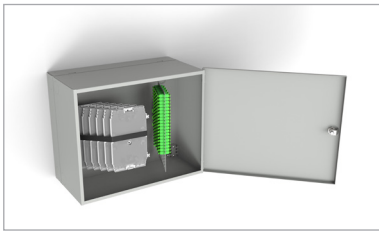

### Description:

The wall-mounted PRWK-48AZ, PRWK-72AZ, PRWK-96AZ and PRWK-144AZ Fibre Optic Distribution Boxes are designed to connect the feeder cable fibres with customer drop cable fibres within passive fibre optic access networks. They are intended for installation on floors within multi-dwelling units and feature a cable management tray designed to accommodate up to 20-meter cable slack. The boxes are made of steel sheet and powder-coated in RAL 7035 colour. Their design allows easy access to the box interior. Hinged splice trays provide convenient installation and maintenance. The boxes are equipped with either a key lock or a coin-turn lock.

### Standard components:

	PRWK-48AZ	PRWK-72AZ	PRWK-96AZ	PRWK-144AZ
KS-24 Splice Tray	5 pcs	6 pcs	7 pcs	10 pcs
TK 9/3 Cable Tie	20 pcs	24 pcs	28 pcs	40 pcs
TK 20/5 Cable Tie	8 pcs	8 pcs	8 pcs	8 pcs
Rubber protective band for TK 9/3 Cable Ties	5 pcs	6 pcs	7 pcs	10 pcs
Flexible tube or WS-3 spiral wrap	20 cm	20 cm	20 cm	20 cm
Hat type cable entry seal 40 mm in diameter	4	4	4	4
Double sided Velcro tape	500 mm	540 mm	585 mm	725 mm
Wall mountin kit	1 set	1 set	1 set	1 set
SC or E-2000 adapters	57 pcs	67 pcs	99 pcs	149 pcs

### Additional equipment:

	PRWK-48AZ	PRWK-72AZ	PRWK-96AZ	PRWK-144AZ
Splitters 1x8	6 pcs	9 pcs	10 pcs	16 pcs
Splitters 1x32	1 pc	2 pcs	3 pcs	4 pcs

PRWK-48AZ

PRWK-72AZ

PRWK-96AZ

PRWK-144AZ