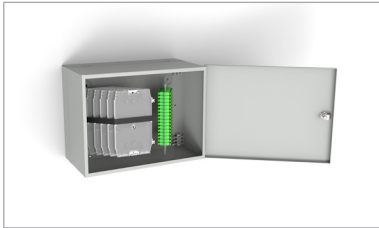

PRWK-AZ - Fibre Optic Distribution Boxes

Description:

The wall-mounted PRWK-48AZ, PRWK-72AZ, PRWK-96AZ and PRWK-144AZ Fibre Optic Distribution Boxes are designed to connect the feeder cable fibres with customer drop cable fibres within passive fibre optic access networks. They are intended for installation on floors within multi-dwelling units and feature a cable management tray designed to accommodate up to 20-meter cable slack. The boxes are made of steel sheet and powder-coated in RAL 7035 colour. Their design allows easy access to the box interior. Hinged splice trays provide convenient installation and maintenance. The boxes are equipped with either a key lock or a coin-turn lock.

Technical Specifications:

	PRWK-48AZ	PRWK-72AZ	PRWK-96AZ	PRWK-144AZ
Dimensions [mm]: Width x Height x Depth	36x305x198	41x305x216	45x365x236	49x365x246
Maximum number of optical PLC splitters in mini-housings	6 (1x8) or 1 (1x32)	9 (1x8) or 2 (1x32)	10 (1x8) or 2 (1x32)	12 (1x8) or 4 (1x32)
Connector capacity on customer side	60	80	120	144
Connector capacity on feeder cable side	6	9	10	12
Connector standards	SC, E-2000			
Number of cable entries up to 26 mm in diameter	8 (2 on each side of the box)			
Installation method	4 screws with expansion plugs			
Box material / Accessories material	Steel sheet / ABS plastic			
Ingress Protection	IP 30			

Standard components: