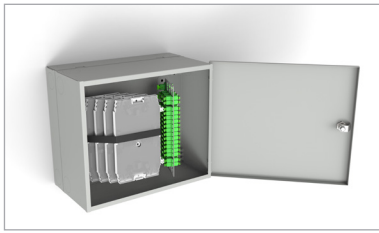

Technical Specifications:

	PRWK-48AZ	PRWK-72AZ	PRWK-96AZ	PRWK-144AZ
Dimensions [mm]: Width x Height x Depth	36x305x198	41x305x216	45x365x236	49x365x246
Maximum number of optical PLC splitters in mini-housings	6 (1x8) or 1 (1x32)	9 (1x8) or 2 (1x32)	10 (1x8) or 2 (1x32)	12 (1x8) or 4 (1x32)
Connector capacity on customer side	60	80	120	144
Connector capacity on feeder cable side	6	9	10	12
Connector standards	SC, E-2000			
Number of cable entries up to 26 mm in diameter	8 (2 on each side of the box)			
Installation method	4 screws with expansion plugs			
Box material / Accessories material	Steel sheet / ABS plastic			
Ingress Protection	IP 30			

Standard components:

	PRWK-48AZ	PRWK-72AZ	PRWK-96AZ	PRWK-144AZ
KS-24 Splice Tray	5 pcs	6 pcs	7 pcs	10 pcs
TK 9/3 Cable Tie	20 pcs	24 pcs	28 pcs	40 pcs
TK 20/5 Cable Tie	8 pcs	8 pcs	8 pcs	8 pcs
Rubber protective band for TK 9/3 Cable Ties	5 pcs	6 pcs	7 pcs	10 pcs
Flexible tube or WS-3 spiral wrap	20 cm	20 cm	20 cm	20 cm
Hat type cable entry seal 40 mm in diameter	4	4	4	4
Double sided Velcro tape	500 mm	540 mm	585 mm	725 mm
Wall mountin kit	1 set	1 set	1 set	1 set
SC or E-2000 adapters	57 pcs	67 pcs	99 pcs	149 pcs

Additional equipment:

	PRWK-48AZ	PRWK-72AZ	PRWK-96AZ	PRWK-144AZ
Splitters 1x8	6 pcs	9 pcs	10 pcs	16 pcs
Splitters 1x32	1 pc	2 pcs	3 pcs	4 pcs

PRWK-48AZ