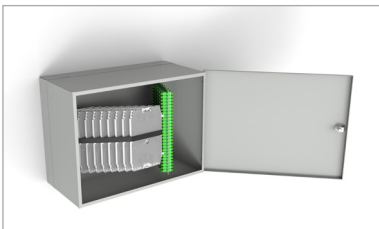

### Description:

The wall-mounted PRWK-48AZ, PRWK-72AZ, PRWK-96AZ and PRWK-144AZ Fibre Optic Distribution Boxes are designed to connect the feeder cable fibres with customer drop cable fibres within passive fibre optic access networks. They are intended for installation on floors within multi-dwelling units and feature a cable management tray designed to accommodate up to 20-meter cable slack. The boxes are made of steel sheet and powder-coated in RAL 7035 colour. Their design allows easy access to the box interior. Hinged splice trays provide convenient installation and maintenance. The boxes are equipped with either a key lock or a coin-turn lock.

### Technical Specifications:

	PRWK-48AZ	PRWK-72AZ	PRWK-96AZ	PRWK-144AZ
Dimensions [mm]: Width x Height x Depth	36x305x198	41x305x216	45x365x236	49x365x246
Maximum number of optical PLC splitters in mini-housings	6 (1x8) or 1 (1x32)	9 (1x8) or 2 (1x32)	10 (1x8) or 2 (1x32)	12 (1x8) or 4 (1x32)
Connector capacity on customer side	60	80	120	144
Connector capacity on feeder cable side	6	9	10	12
Connector standards	SC, E-2000			
Number of cable entries up to 26 mm in diameter	8 (2 on each side of the box)			
Installation method	4 screws with expansion plugs			
Box material / Accessories material	Steel sheet / ABS plastic			
Ingress Protection	IP 30			

### Additional equipment:

	PRWK-48AZ	PRWK-72AZ	PRWK-96AZ	PRWK-144AZ
Splitters 1x8	6 pcs	9 pcs	10 pcs	16 pcs
Splitters 1x32	1 pc	2 pcs	3 pcs	4 pcs

PRWK-48AZ

PRWK-72AZ

PRWK-96AZ

PRWK-144AZ