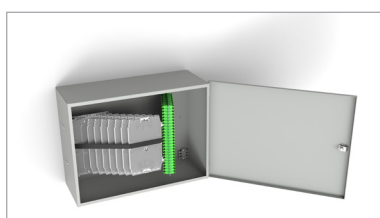

PRWK-A - Fibre Optic Distribution Boxes

Description:

The wall-mounted PRWK-8A, PRWK-24A, PRWK-32A, PRWK-48A, PRWK-72A, PRWK-96A and PRWK-144A Fibre Optic Distribution Boxes are designed to connect the feeder cable fibres with customer drop cable fibres within passive fibre optic access networks. They are intended for installation on floors within multi dwelling units. The boxes are made of steel sheet and powder-coated in RAL 7035 colour. Their design allows easy access to the box interior. Hinged splice trays provide convenient installation and maintenance. The boxes are equipped with either a key lock or a coin-turn lock.

Technical Specifications:

	PRWK-8A	PRWK-24A	PRWK-32A	PRWK-48A	PRWK-72A	PRWK-96A	PRWK-144A
Dimensions [mm]: Width x Height x Depth	311x305x86	311x305x106	331x305x126	361x305x142	411x305x160	451x365x190	491x365x190
Maximum number of optical PLC splitters in mini-housings	1 (1x8)	3 (1x8)	4 (1x8) lub 1 (1x32)	6 (1x8) lub 1 (1x32)	9 (1x8) lub 2 (1x32)	10 (1x8) lub 2 (1x32)	12 (1x8) lub 4 (1x32)
Connector capacity on customer side	10	30	40	60	80	120	144
Connector capacity on feeder cable side	2	3	3	6	9	10	12
Connector standards	SC, E-2000						
Number of cable entries up to 26 mm in diameter	8 (2 on each side of the box)						
Installation method	4 screws with expansion plugs						
Box material / Accessories material	Steel sheet / ABS plastic						
Ingress Protection	IP 30						

Standard components: