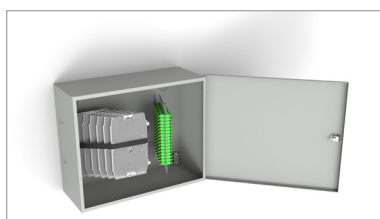

PRWK-A - Fibre Optic Distribution Boxes

Description:

The wall-mounted PRWK-8A, PRWK-24A, PRWK-32A, PRWK-48A, PRWK-72A, PRWK-96A and PRWK-144A Fibre Optic Distribution Boxes are designed to connect the feeder cable fibres with customer drop cable fibres within passive fibre optic access networks. They are intended for installation on floors within multi dwelling units. The boxes are made of steel sheet and powder-coated in RAL 7035 colour. Their design allows easy access to the box interior. Hinged splice trays provide convenient installation and maintenance. The boxes are equipped with either a key lock or a coin-turn lock.

Technical Specifications:

	PRWK-8A	PRWK-24A	PRWK-32A	PRWK-48A	PRWK-72A	PRWK-96A	PRWK-144A
Dimensions [mm]: Width x Height x Depth	311x305x86	311x305x106	331x305x126	361x305x142	411x305x160	451x365x190	491x365x190
Maximum number of optical PLC splitters in mini-housings	1 (1x8)	3 (1x8)	4 (1x8) lub 1 (1x32)	6 (1x8) lub 1 (1x32)	9 (1x8) lub 2 (1x32)	10 (1x8) lub 2 (1x32)	12 (1x8) lub 4 (1x32)
Connector capacity on customer side	10	30	40	60	80	120	144
Connector capacity on feeder cable side	2	3	3	6	9	10	12
Connector standards	SC, E-2000						
Number of cable entries up to 26 mm in diameter	8 (2 on each side of the box)						
Installation method	4 screws with expansion plugs						
Box material / Accessories material	Steel sheet / ABS plastic						
Ingress Protection	IP 30						

Standard components: