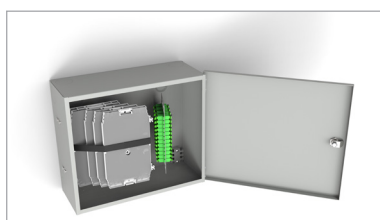

PRWK-A - Fibre Optic Distribution Boxes

Description:

The wall-mounted PRWK-8A, PRWK-24A, PRWK-32A, PRWK-48A, PRWK-72A, PRWK-96A and PRWK-144A Fibre Optic Distribution Boxes are designed to connect the feeder cable fibres with customer drop cable fibres within passive fibre optic access networks. They are intended for installation on floors within multi dwelling units. The boxes are made of steel sheet and powder-coated in RAL 7035 colour. Their design allows easy access to the box interior. Hinged splice trays provide convenient installation and maintenance. The boxes are equipped with either a key lock or a coin-turn lock.

Technical Specifications:

	PRWK-8A	PRWK-24A	PRWK-32A	PRWK-48A	PRWK-72A	PRWK-96A	PRWK-144A
Dimensions [mm]: Width x Height x Depth	311x305x86	311x305x106	331x305x126	361x305x142	411x305x160	451x365x190	491x365x190
Maximum number of optical PLC splitters in mini-housings	1 (1x8)	3 (1x8)	4 (1x8) lub 1 (1x32)	6 (1x8) lub 1 (1x32)	9 (1x8) lub 2 (1x32)	10 (1x8) lub 2 (1x32)	12 (1x8) lub 4 (1x32)
Connector capacity on customer side	10	30	40	60	80	120	144
Connector capacity on feeder cable side	2	3	3	6	9	10	12
Connector standards	SC, E-2000						
Number of cable entries up to 26 mm in diameter	8 (2 on each side of the box)						
Installation method	4 screws with expansion plugs						
Box material / Accessories material	Steel sheet / ABS plastic						
Ingress Protection	IP 30						

Standard components: