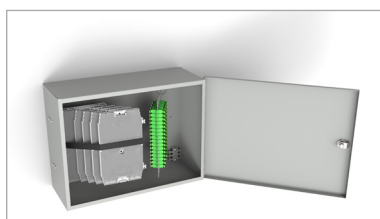

PRWK-A - Fibre Optic Distribution Boxes

Description:

The wall-mounted PRWK-8A, PRWK-24A, PRWK-32A, PRWK-48A, PRWK-72A, PRWK-96A and PRWK-144A Fibre Optic Distribution Boxes are designed to connect the feeder cable fibres with customer drop cable fibres within passive fibre optic access networks. They are intended for installation on floors within multi dwelling units. The boxes are made of steel sheet and powder-coated in RAL 7035 colour. Their design allows easy access to the box interior. Hinged splice trays provide convenient installation and maintenance. The boxes are equipped with either a key lock or a coin-turn lock.

Technical Specifications:

	PRWK-8A	PRWK-24A	PRWK-32A	PRWK-48A	PRWK-72A	PRWK-96A	PRWK-144A
Dimensions [mm]: Width x Height x Depth	311x305x86	311x305x106	331x305x126	361x305x142	411x305x160	451x365x190	491x365x190
Maximum number of optical PLC splitters in mini-housings	1 (1x8)	3 (1x8)	4 (1x8) lub 1 (1x32)	6 (1x8) lub 1 (1x32)	9 (1x8) lub 2 (1x32)	10 (1x8) lub 2 (1x32)	12 (1x8) lub 4 (1x32)
Connector capacity on customer side	10	30	40	60	80	120	144
Connector capacity on feeder cable side	2	3	3	6	9	10	12
Connector standards	SC, E-2000						
Number of cable entries up to 26 mm in diameter	8 (2 on each side of the box)						
Installation method	4 screws with expansion plugs						
Box material / Accessories material	Steel sheet / ABS plastic						
Ingress Protection	IP 30						

Standard components: