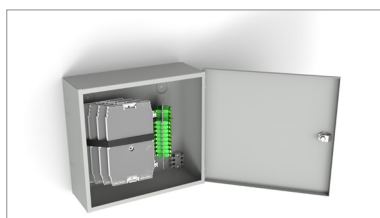

PRWK-A - Fibre Optic Distribution Boxes

Description:

The wall-mounted PRWK-8A, PRWK-24A, PRWK-32A, PRWK-48A, PRWK-72A, PRWK-96A and PRWK-144A Fibre Optic Distribution Boxes are designed to connect the feeder cable fibres with customer drop cable fibres within passive fibre optic access networks. They are intended for installation on floors within multi dwelling units. The boxes are made of steel sheet and powder-coated in RAL 7035 colour. Their design allows easy access to the box interior. Hinged splice trays provide convenient installation and maintenance. The boxes are equipped with either a key lock or a coin-turn lock.

Standard components:

	PRWK-8A	PRWK-24A	PRWK-32A	PRWK-48A	PRWK-72A	PRWK-96A	PRWK-144A
KS-24 Splice Tray	2 pcs	3 pcs	4 pcs	5 pcs	6 pcs	7 pcs	10 pcs
TK 9/3 Cable Tie	8 pcs	12 pcs	16 pcs	20 pcs	24 pcs	28 pcs	40 pcs
TK 20/5 Cable Tie	8 pcs	8 pcs	8 pcs	8 pcs	8 pcs	8 pcs	8 pcs
Rubber protective band for TK 9/3 Cable Ties	2 pcs	3 pcs	3 pcs	5 pcs	6 pcs	7 pcs	10 pcs
Flexible tube or WS-3 spiral wrap			20 cm	20 cm	20 cm	20 cm	20 cm
Hat type cable entry seal 40 mm in diameter	4	4	4	4	4	4	4
Double sided Velcro tape	365 mm	420 mm	450 mm	500 mm	540 mm	585 mm	725 mm
Wall mountin kit	1 set	1 set	1 set	1 set	1 set	1 set	1 set
Nuber of connectors	9 pcs	27 pcs	33 pcs	57 pcs	67 pcs	99 pcs	149 pcs

Additional equipment:

	PRWK-8A	PRWK-24A	PRWK-32A	PRWK-48A	PRWK-72A	PRWK-96A	PRWK-144A
1x8 splitters	1 pc	3 pcs	3 pcs	6 pcs	9 pcs	10 pcs	16 pcs
1x32 splitters			1 pc	1 pc	2 pcs	3 pcs	4 pcs

PRWK-8A

PRWK-24A