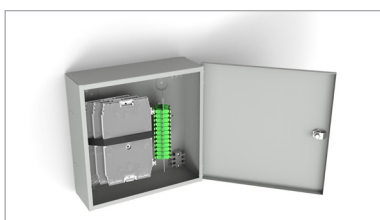

PRWK-A - Fibre Optic Distribution Boxes

Description:

The wall-mounted PRWK-8A, PRWK-24A, PRWK-32A, PRWK-48A, PRWK-72A, PRWK-96A and PRWK-144A Fibre Optic Distribution Boxes are designed to connect the feeder cable fibres with customer drop cable fibres within passive fibre optic access networks. They are intended for installation on floors within multi dwelling units. The boxes are made of steel sheet and powder-coated in RAL 7035 colour. Their design allows easy access to the box interior. Hinged splice trays provide convenient installation and maintenance. The boxes are equipped with either a key lock or a coin-turn lock.

Technical Specifications:

	PRWK-8A	PRWK-24A	PRWK-32A	PRWK-48A	PRWK-72A	PRWK-96A	PRWK-144A
Dimensions [mm]: Width x Height x Depth	311x305x86	311x305x106	331x305x126	361x305x142	411x305x160	451x365x190	491x365x190
Maximum number of optical PLC splitters in mini-housings	1 (1x8)	3 (1x8)	4 (1x8) lub 1 (1x32)	6 (1x8) lub 1 (1x32)	9 (1x8) lub 2 (1x32)	10 (1x8) lub 2 (1x32)	12 (1x8) lub 4 (1x32)
Connector capacity on customer side	10	30	40	60	80	120	144
Connector capacity on feeder cable side	2	3	3	6	9	10	12
Connector standards	SC, E-2000						
Number of cable entries up to 26 mm in diameter	8 (2 on each side of the box)						
Installation method	4 screws with expansion plugs						
Box material / Accessories material	Steel sheet / ABS plastic						
Ingress Protection	IP 30						

Standard components: