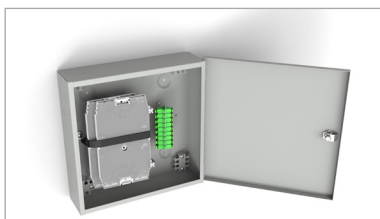

Standard components:

	PRWK-8A	PRWK-24A	PRWK-32A	PRWK-48A	PRWK-72A	PRWK-96A	PRWK-144A
KS-24 Splice Tray	2 pcs	3 pcs	4 pcs	5 pcs	6 pcs	7 pcs	10 pcs
TK 9/3 Cable Tie	8 pcs	12 pcs	16 pcs	20 pcs	24 pcs	28 pcs	40 pcs
TK 20/5 Cable Tie	8 pcs	8 pcs	8 pcs	8 pcs	8 pcs	8 pcs	8 pcs
Rubber protective band for TK 9/3 Cable Ties	2 pcs	3 pcs	3 pcs	5 pcs	6 pcs	7 pcs	10 pcs
Flexible tube or WS-3 spiral wrap			20 cm	20 cm	20 cm	20 cm	20 cm
Hat type cable entry seal 40 mm in diameter	4	4	4	4	4	4	4
Double sided Velcro tape	365 mm	420 mm	450 mm	500 mm	540 mm	585 mm	725 mm
Wall mountin kit	1 set	1 set	1 set	1 set	1 set	1 set	1 set
Nuber of connectors	9 pcs	27 pcs	33 pcs	57 pcs	67 pcs	99 pcs	149 pcs

Additional equipment:

	PRWK-8A	PRWK-24A	PRWK-32A	PRWK-48A	PRWK-72A	PRWK-96A	PRWK-144A
1x8 splitters	1 pc	3 pcs	3 pcs	6 pcs	9 pcs	10 pcs	16 pcs
1x32 splitters			1 pc	1 pc	2 pcs	3 pcs	4 pcs

PRWK-8A