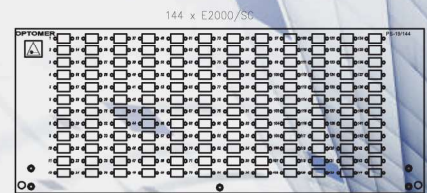

19" PATCH PANEL ADAPTER PLATE CUT-OUTS

HEIGHT 1U:

HEIGHT 2U:

HEIGHT 3U:

HEIGHT 4U:

* possibility of installation of LC Duplex adapters in E2000/SC cut-outs