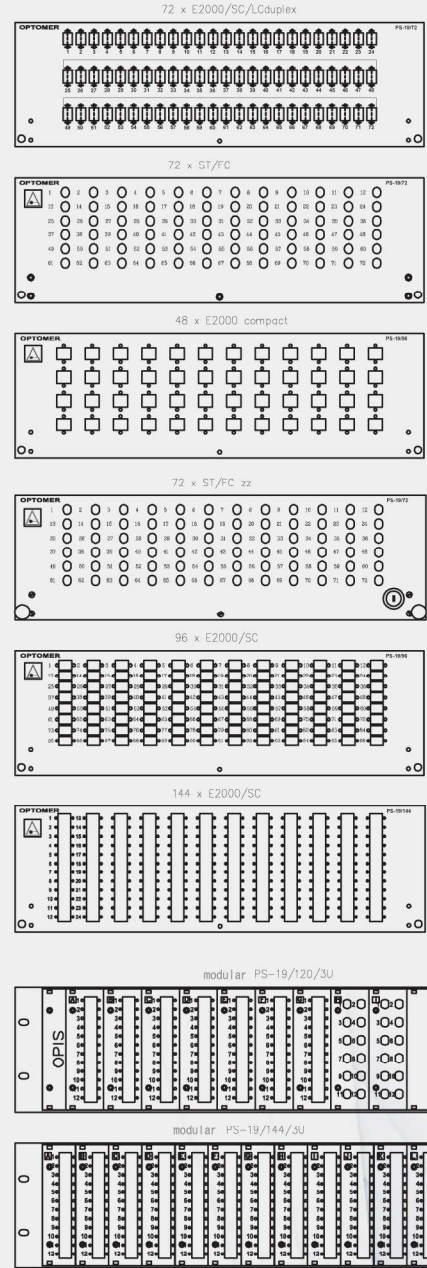

19" PATCH PANEL ADAPTER PLATE CUT-OUTS

HEIGHT 1U:

HEIGHT 2U:

HEIGHT 3U:

HEIGHT 4U:

* possibility of installation of LC Duplex adapters in E2000/SC cut-outs