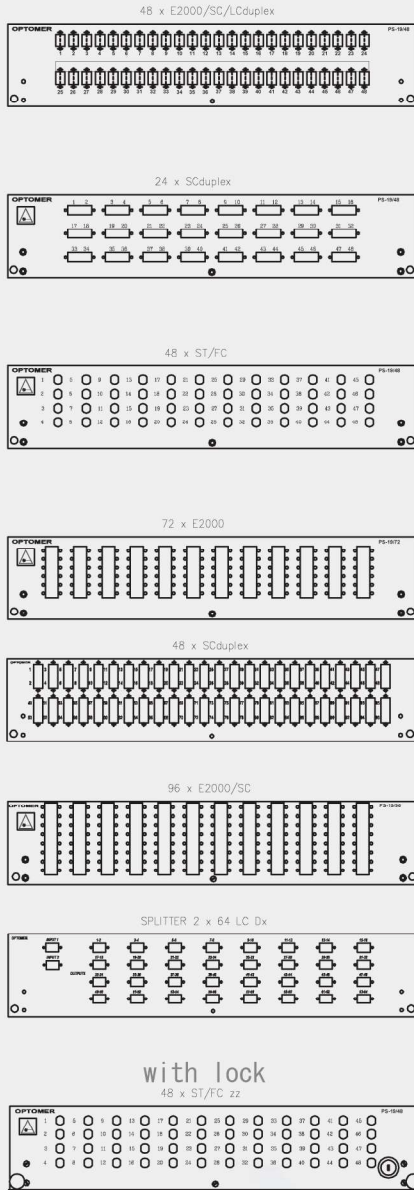

19" PATCH PANEL ADAPTER PLATE CUT-OUTS

HEIGHT 1U:

HEIGHT 2U:

HEIGHT 3U:

HEIGHT 4U:

* possibility of installation of LC Duplex adapters in E2000/SC cut-outs