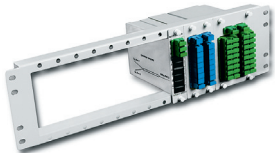

PPO FRAME

19" PPO-19/1U frame

19" PPO-19/2U frame

19" PPO-19/3U frame

PPO-48, PPO-72 frames

FEATURES:

- dedicated for LGX compatible MPPPO modules
- for installation in 19" or 21"/23" racks or cabinets with the use of AD-19 adapters
- PPO-48, PPO-72 frames dedicated for MPPPO modules installation in PSU-1 cabinets

TECHNICAL SPECIFICATIONS:

	PPO-19			PPO-48	PPO-72
	PPO-19/1U	PPO-19/2U	PPO-19/3U		
capacity	3 pcs MPPPO-1	3 pcs MPPPO-2 6 pcs MPPPO-1	2 pcs MPPPO-4 4 pcs MPPPO-3 7 pcs MPPPO-2 14 pcs MPPPO-1	2 pcs MPPPO-3 2 pcs MPPPO-2 6 pcs MPPPO-1	1 pcs MPPPO-4 2 pcs MPPPO-3 4 pcs MPPPO-2 8 pcs MPPPO-1

ORDERING:

PPO-19/1U - 19" 1U frame dedicated for installation of maximum 3 MPPPO-1 modules

FTTx

PON

xWDM