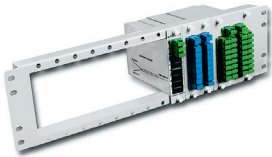

19" PPO-19/1U frame

19" PPO-19/2U frame

19" PPO-19/3U frame

PPO-48, PPO-72 frames

Frame PPO

Features:

- dedicated for LGX compatible MPPPO modules
- for installation in 19" or 21"/23" racks or cabinets with the use of AD-19 adapters
- PPO-48, PPO-72 frames dedicated for MPPPO modules installation in PSU-1 cabinets

Technical specifications:

	PPO-19			PPO-48	PPO-72
	PPO-19/1U	PPO-19/2U	PPO-19/3U		
capacity	3 pcs MPPPO-1	3 pcs MPPPO-2 6 pcs MPPPO-1	2 pcs MPPPO-4 4 pcs MPPPO-3 7 pcs MPPPO-2 14 pcs MPPPO-1	2 pcs MPPPO-3 2 pcs MPPPO-2 6 pcs MPPPO-1	1 pcs MPPPO-4 2 pcs MPPPO-3 4 pcs MPPPO-2 8 pcs MPPPO-1

Ordering:

PPO-19/1U - 19" 1U frame dedicated for installation of maximum 3 MPPPO-1 modules